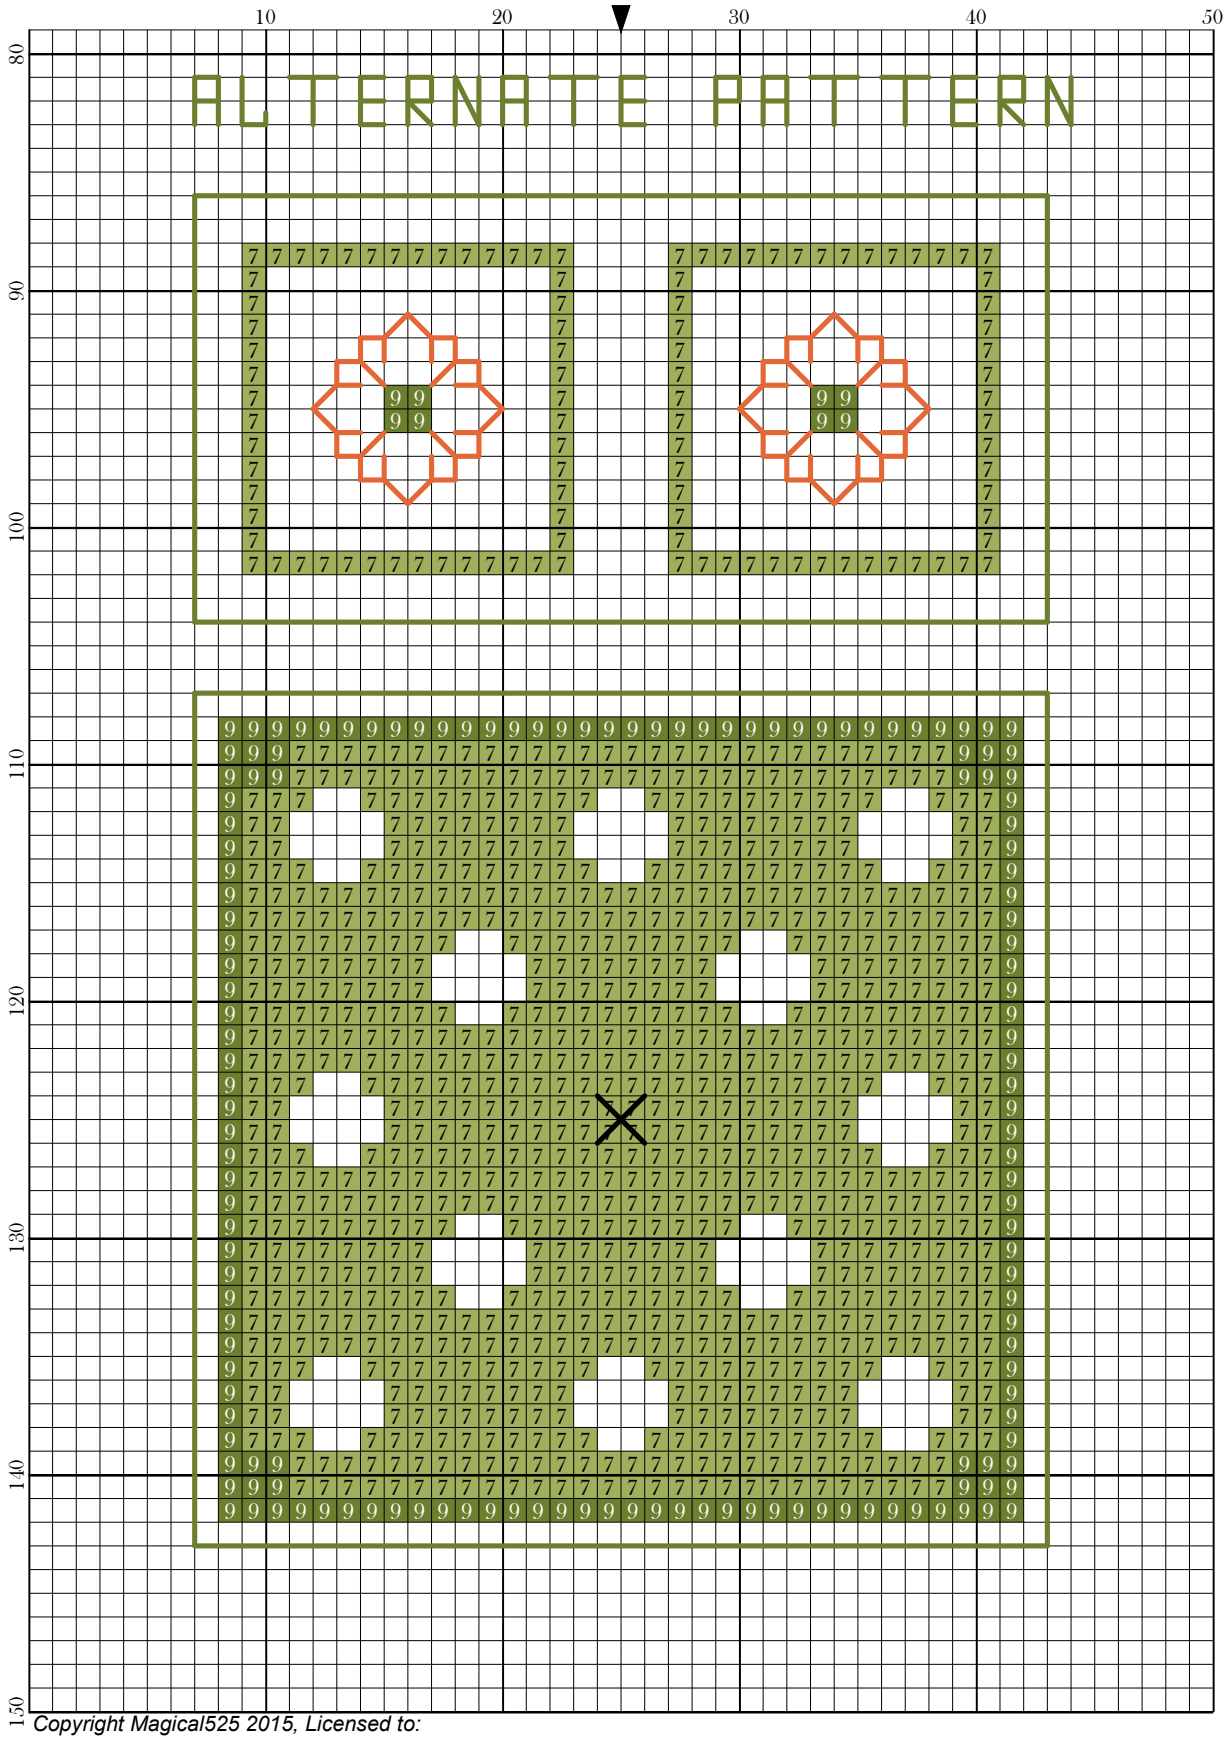

Copyright Magical525 2015, Licensed to:

Copyright Magical525 2015, Licensed to:

Legend:
7 DMC-470 9 DMC-937

Fob a Month - 6 - pincushion

Author: Magical525
Copyright: Copyright Magical525 2015
Website: <http://magicalquilts.blogspot.com>
Fabric: 18ct Aida or 36ct linnen
Grid Size: 50W x 150H
Design Area: 2.06" x 7.94" (37 x 143 stitches)

Legend:

 [2] DMC 470 avocado green - lt (1364 stitches, 0.4 skeins)

 [2] DMC 937 avocado green - md (164 stitches, 0.1 skeins)

Backstitch Lines:

 DMC-310 black (0.63 inches, 0.1 skeins)

 DMC-937 avocado green - md (42.05 inches, 0.1 skeins)

 DMC-921 copper (17.92 inches, 0.1 skeins)